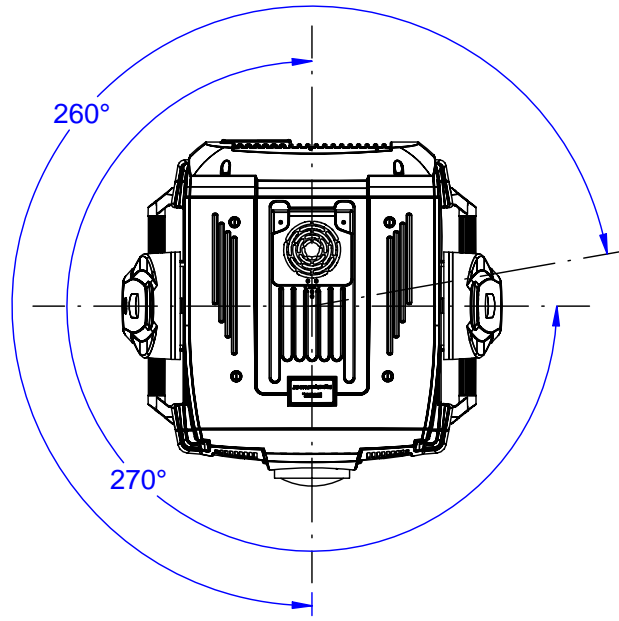

1:12,5

Pan movement range:530°

Tilt movement range:280°

PRODUCT: DigitalSpot 7000 DT		
TITLE: Dimensions		
DOCUMENT: All dimensions in mm.		
VERSION: 1	DATE: 21.11.2008	SHEET: 1 OF 1