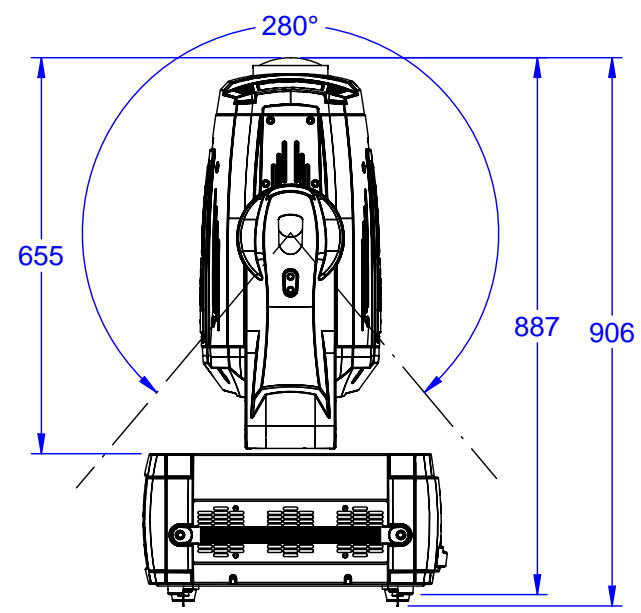

1:12,5

Pan movement range:530°

Tilt movement range:280°

PRODUCT: DigitalSpot 7000 DT		
TITLE: Dimensions		
DOCUMENT: All dimensions in mm.		
VERSION: 1	DATE: 21.11.2008	SHEET: 1 OF 1