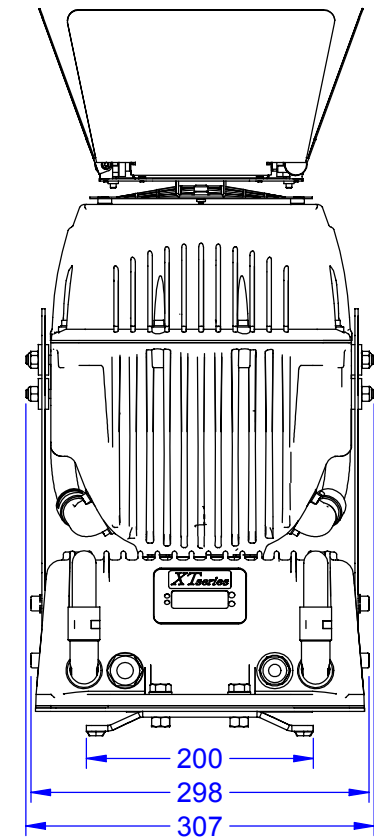

1:6,67

Tilt movement range 130°

PRODUCT: Ecolor 250 XT		
TITLE: Dimensions		
DOCUMENT: All dimensions in mm.		
VERSION: 1	DATE: 19.3.2004	SHEET: 1 OF 1