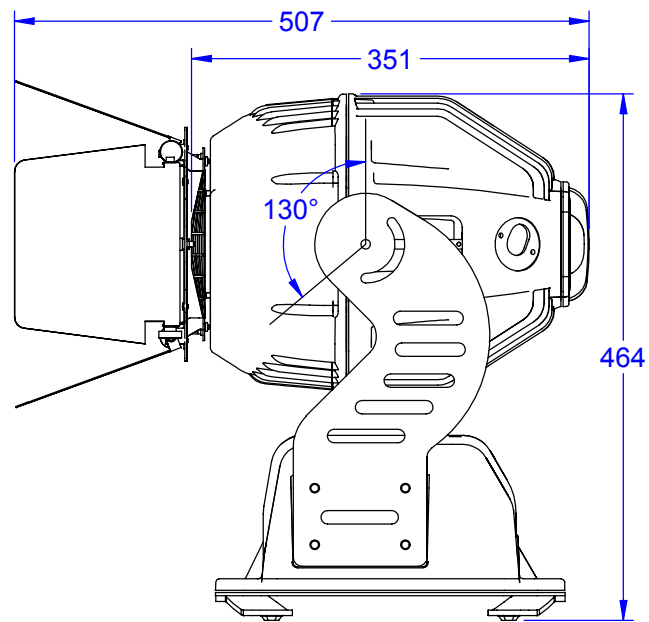

1:6,67

Tilt movement range 130°

PRODUCT: Ecolor 250 XT		
TITLE: Dimensions		
DOCUMENT: All dimensions in mm.		
VERSION: 1	DATE: 19.3.2004	SHEET: 1 OF 1