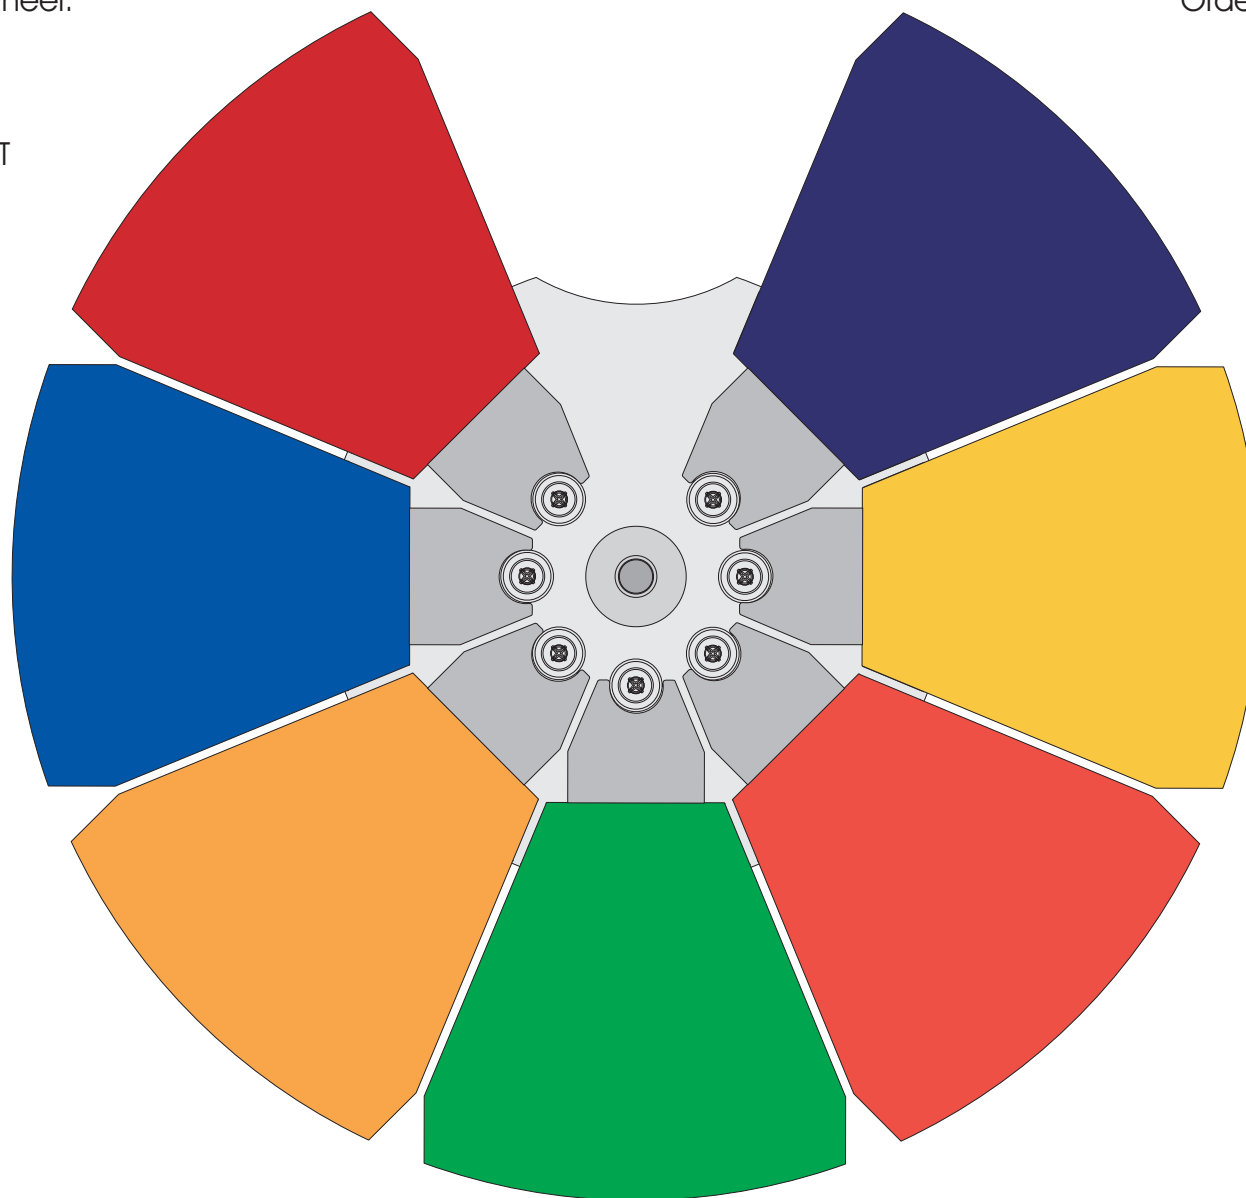

Ordering No. of assembled wheel:

99011888

Color 7+1 ColorWash 700E AT

Ordering No. of clockwise from free:

99011885

99011886

99011887

99011883