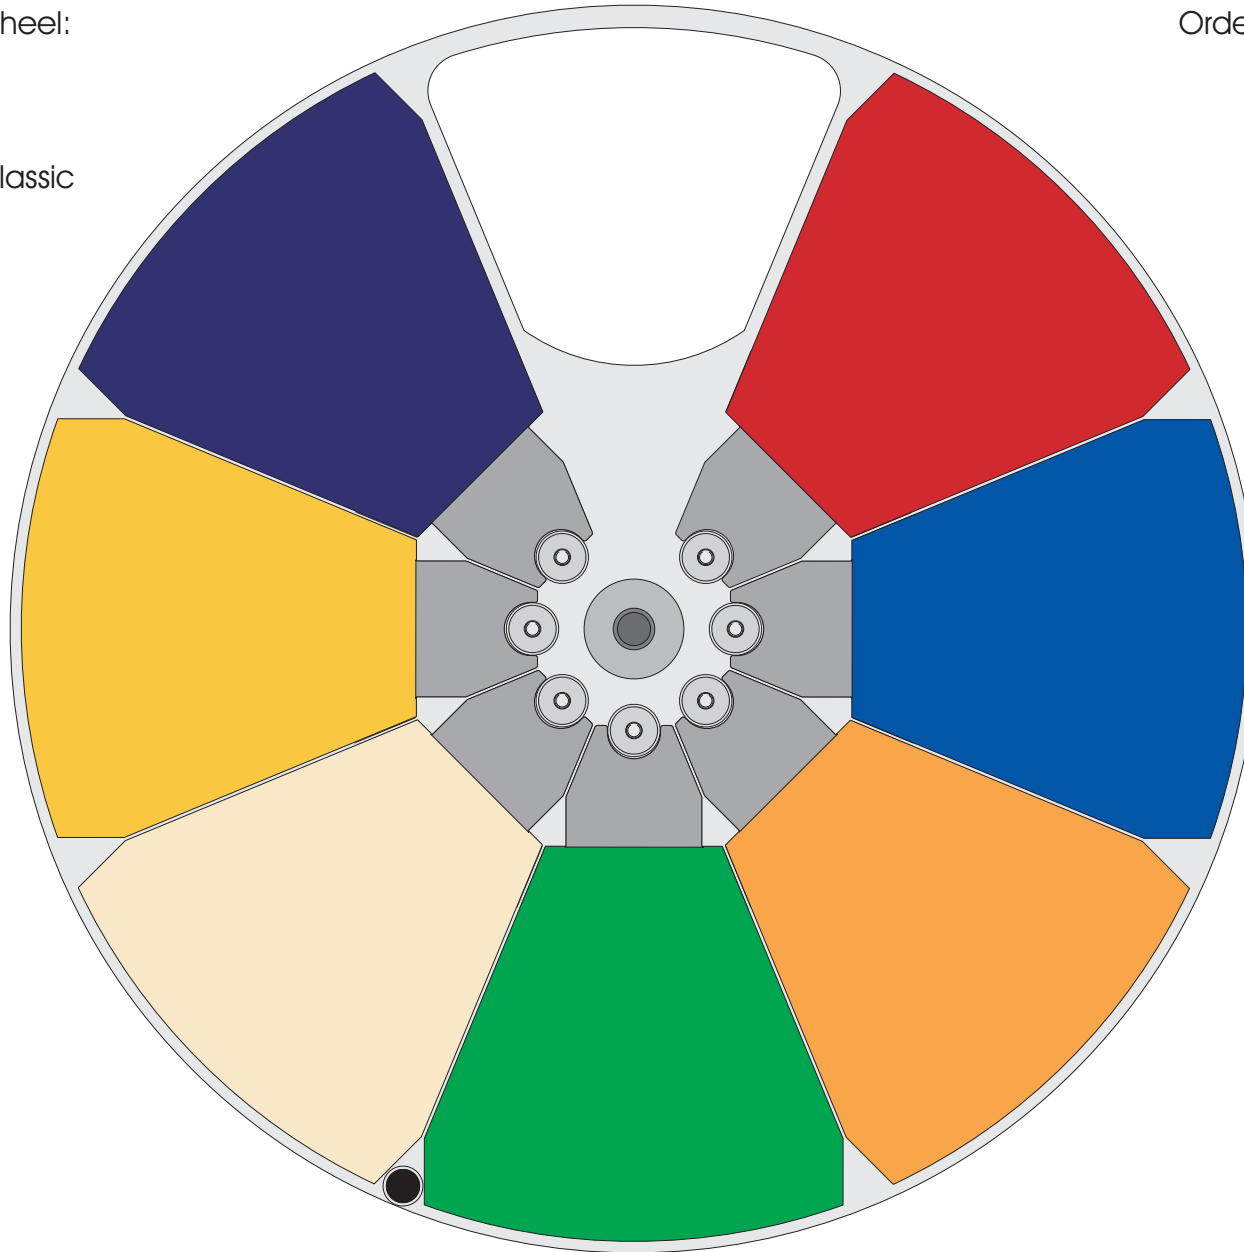

Ordering No. of assembled wheel:

99012690

Color 7+1 Robin 300 Wash Classic

Ordering No. of clockwise from free:

99011881

99011882

99011884

99011883