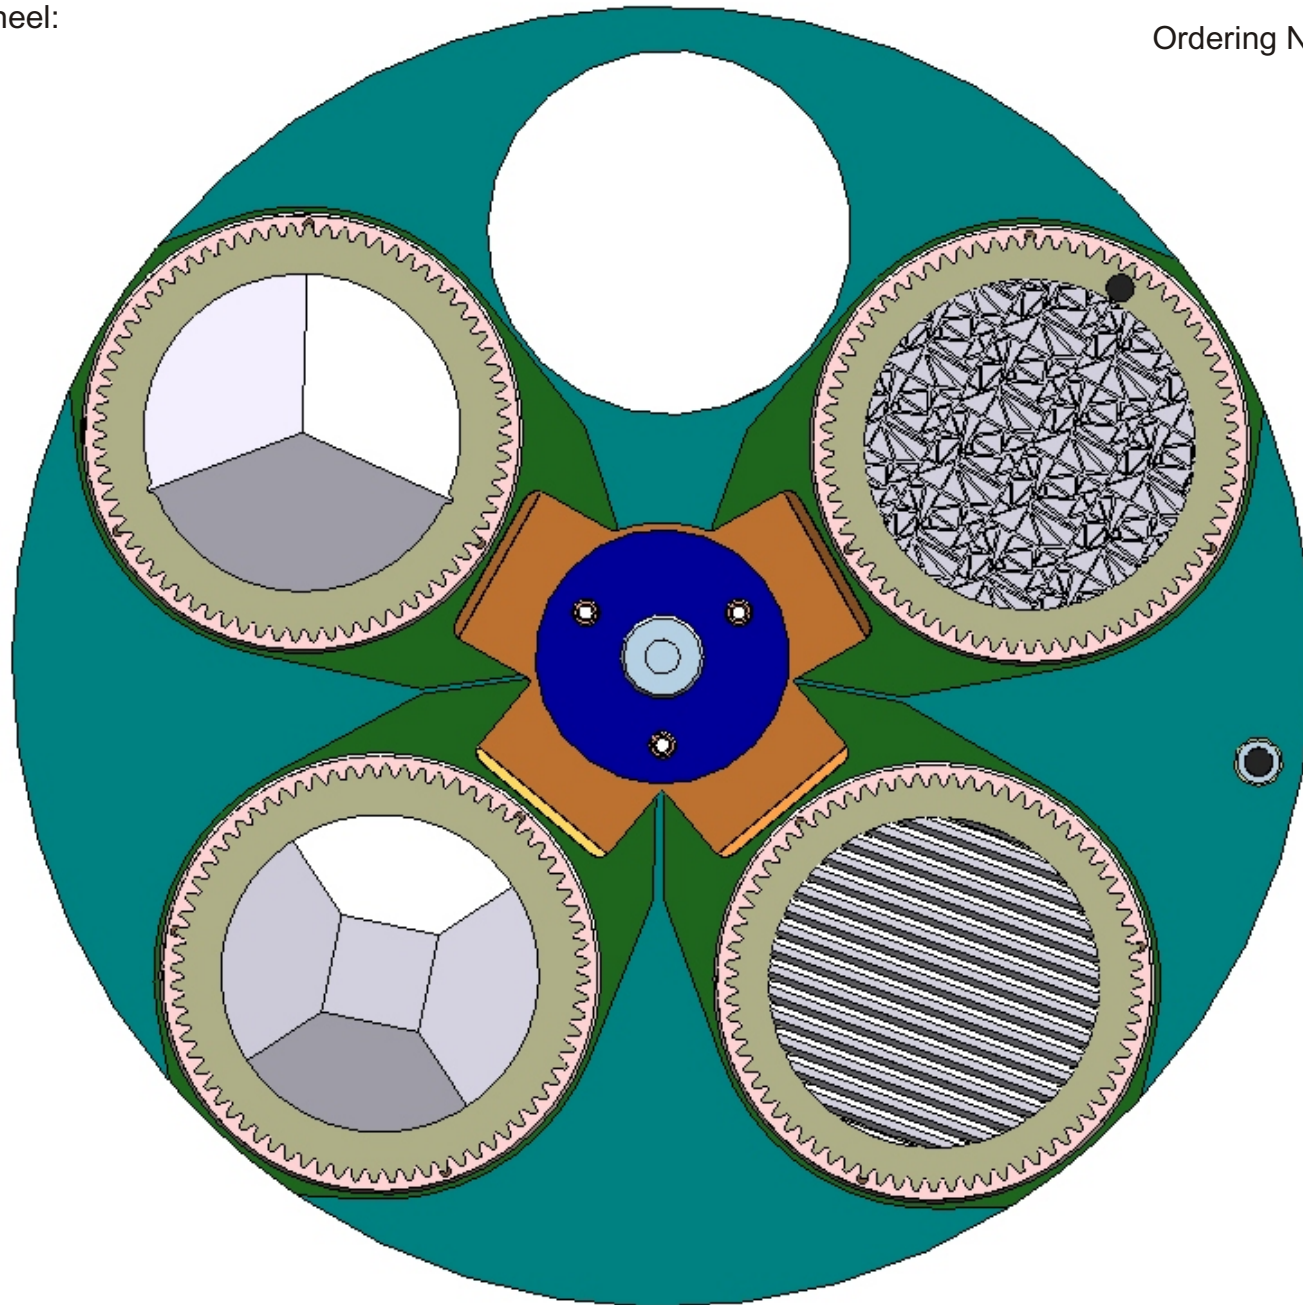

Ordering No. of assembled wheel:

99010596

Effect 4+1 ColorSpot 2500 AT

Ordering No. of Effect clockwise from free:

15040019

15040018

14050012

14050010