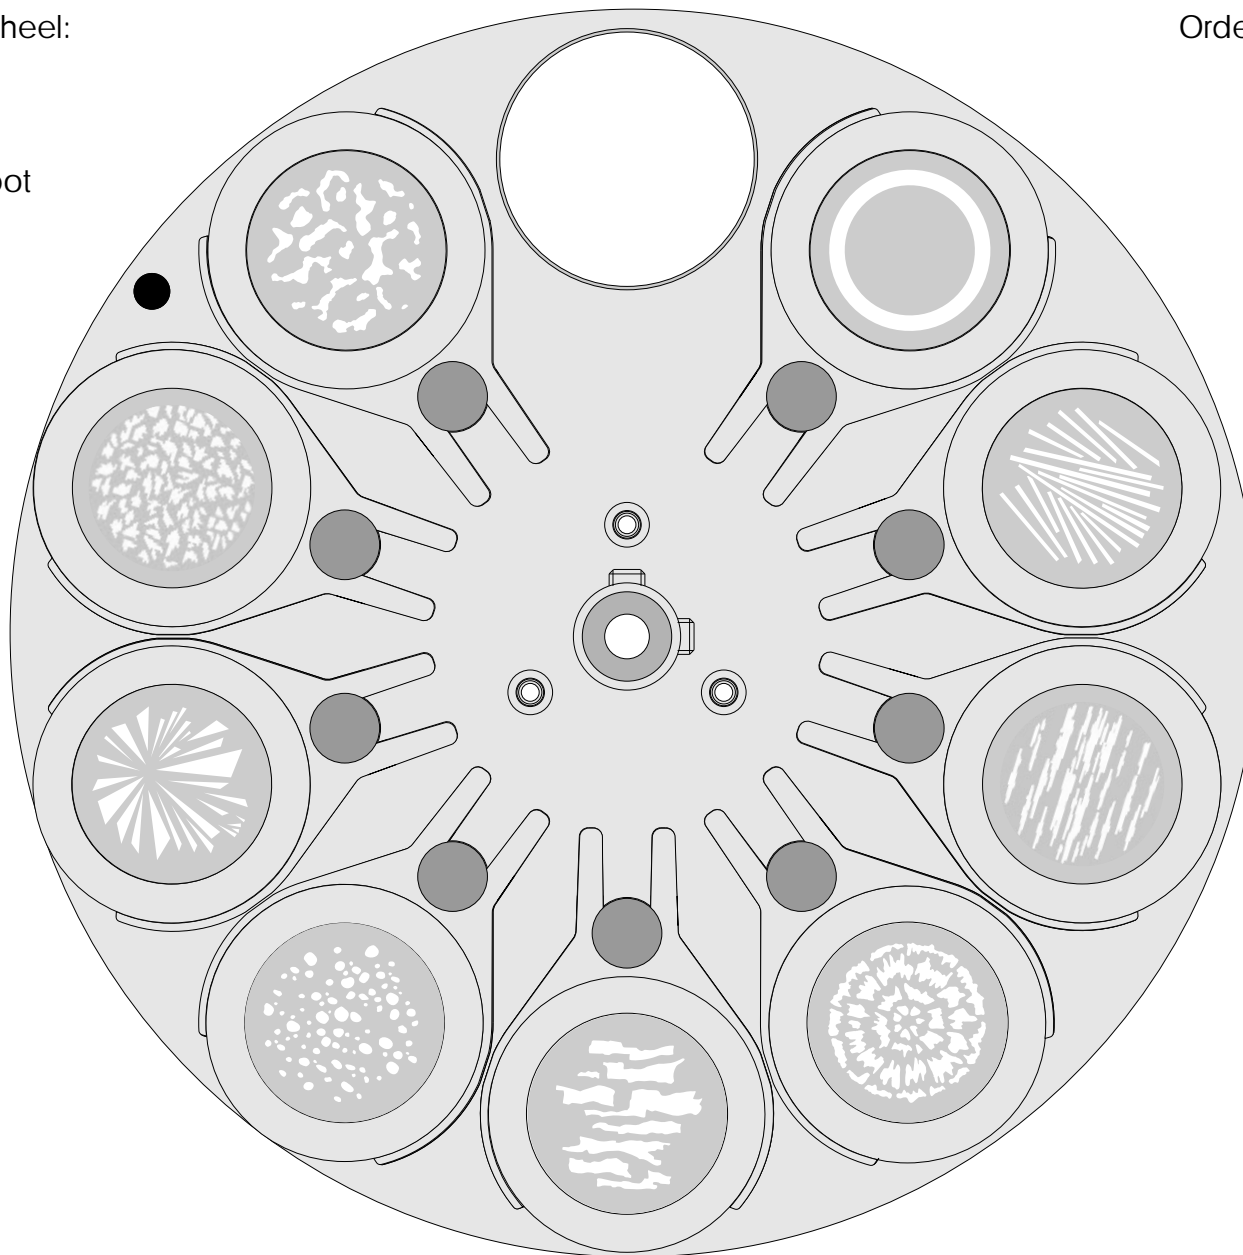

Ordering No. of assembled wheel:

99012508

FG 9+1 Robin 300 Plasma Spot

Ordering No. of clockwise from free:

15020143

15010733

15010732

15010731

15010730

15010719

15010729

15010728

15010727