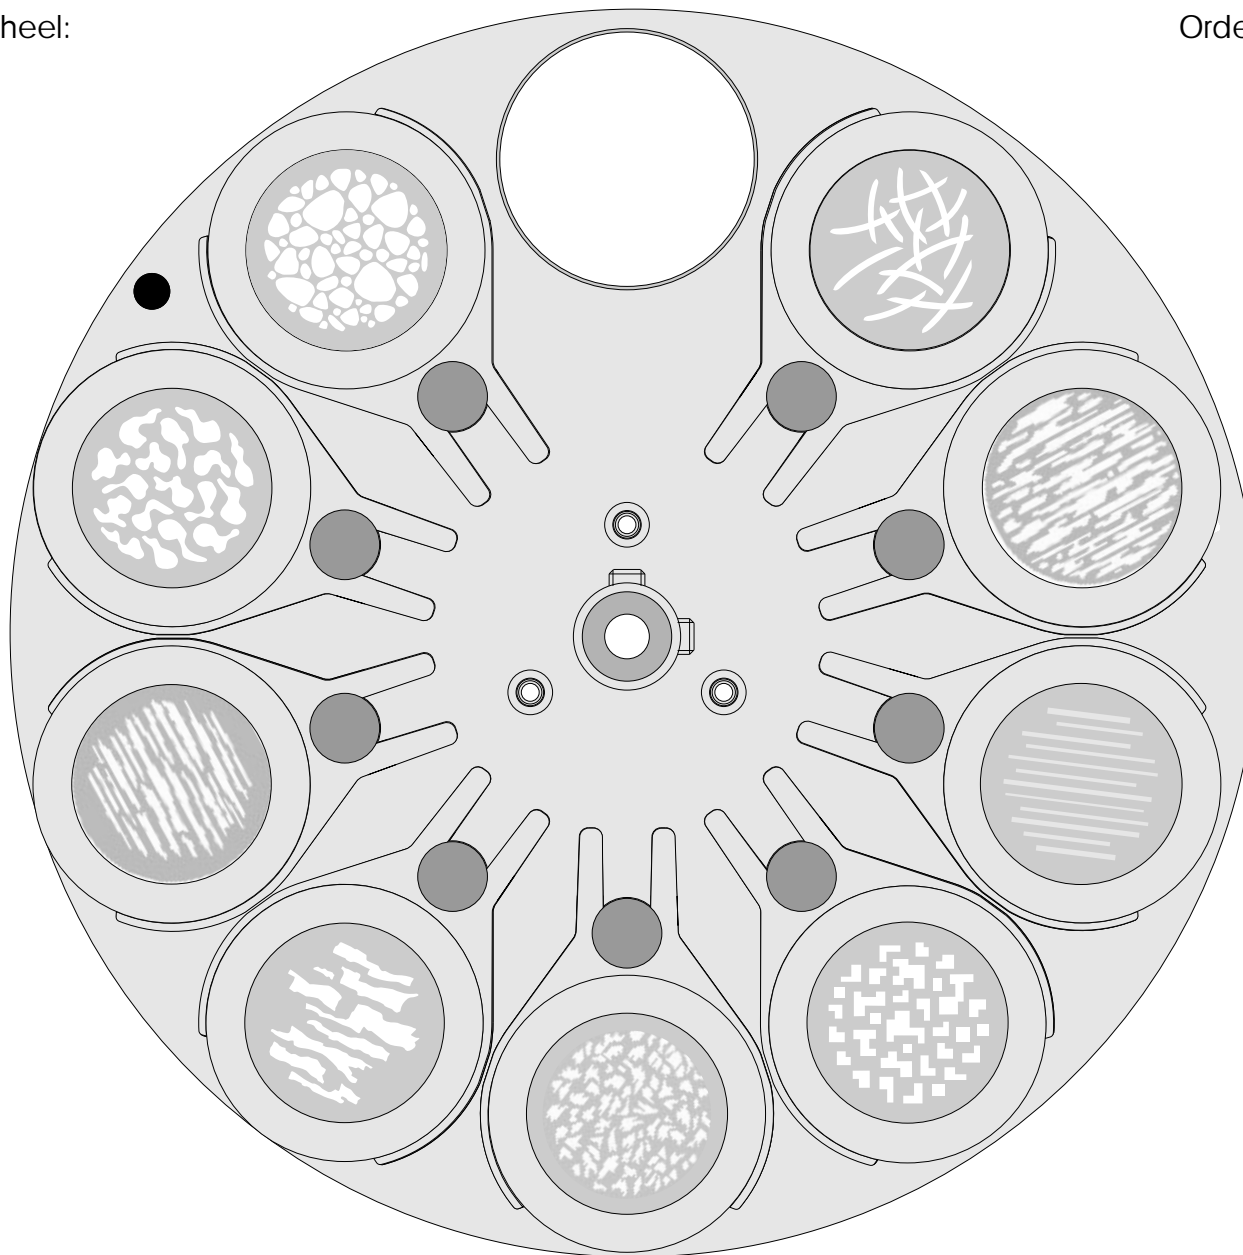

Ordering No. of assembled wheel:

99012790

FG 9+1 Robin 600E Spot

Ordering No. of clockwise from free:

15010734

15010720

15020222

15010735

15010728

15010730

15010736

15010737

15010738