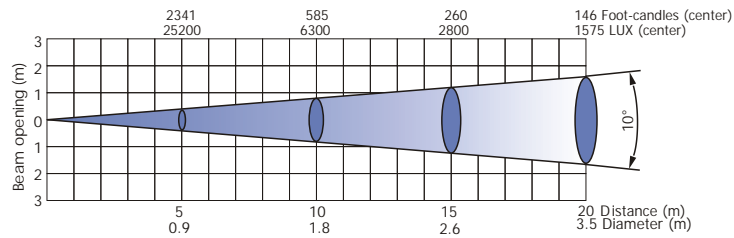

Robin 300 Spot Classic

Photometric Diagrams

Lamp: MSD Gold 300/2 MiniFastFit

Beam angle 12° - Min. zoom

Beam angle 36° - Max. zoom

Robin 300 Wash Classic

Photometric Diagrams

FRESNEL LENS

Lamp: MSD Gold 300/2 MiniFastFit

FRESNEL LENS Beam angle 10° - Min. zoom

Distance=5m

FRESNEL LENS Beam angle 35° - Max. Zoom

Distance=5m

Robin 300 Beam Classic

Photometric Diagrams

Lamp: MSD Gold 300/2 MiniFastFit

Beam angle 6.5°

Beam angle 6.5° with frost

Beam angle 6.5° with frost, distance=5m