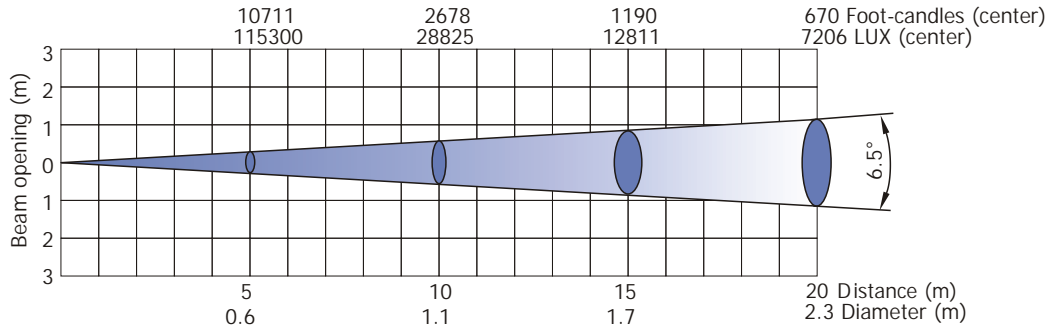

Robin 300 Spot Classic

Photometric Diagrams

Lamp: MSD Gold 300/2 MiniFastFit

Beam angle 12° - Min. zoom

Beam angle 36° - Max. zoom

Robin 300 Wash Classic

Photometric Diagrams

FRESNEL LENS

Lamp: MSD Gold 300/2 MiniFastFit

FRESNEL LENS Beam angle 10° - Min. zoom

Distance=5m

FRESNEL LENS Beam angle 35° - Max. Zoom

Distance=5m

Robin 300 Beam Classic

Photometric Diagrams

Lamp: MSD Gold 300/2 MiniFastFit

Beam angle 6.5°

Beam angle 6.5° with frost

Beam angle 6.5° with frost, distance=5m