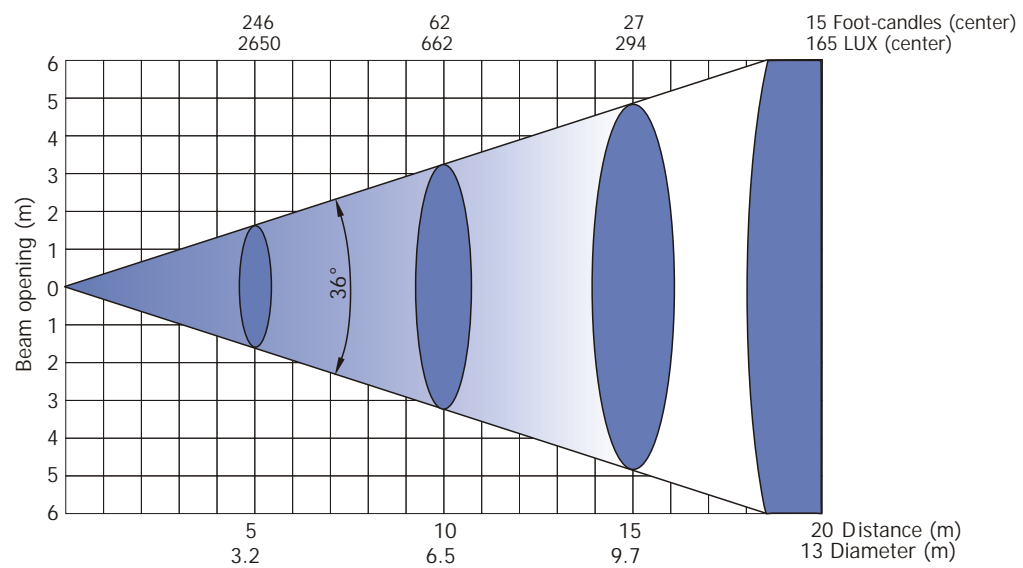

Robin 300 Spot Classic

Photometric Diagrams

Lamp: MSD Gold 300/2 MiniFastFit

Beam angle 12° - Min. zoom

Beam angle 36° - Max. zoom

Robin 300 Wash Classic

Photometric Diagrams

FRESNEL LENS

Lamp: MSD Gold 300/2 MiniFastFit

FRESNEL LENS Beam angle 10° - Min. zoom

Distance=5m

FRESNEL LENS Beam angle 35° - Max. Zoom

Distance=5m

Robin 300 Beam Classic

Photometric Diagrams

Lamp: MSD Gold 300/2 MiniFastFit

Beam angle 6.5°

Beam angle 6.5° with frost

Beam angle 6.5° with frost, distance=5m