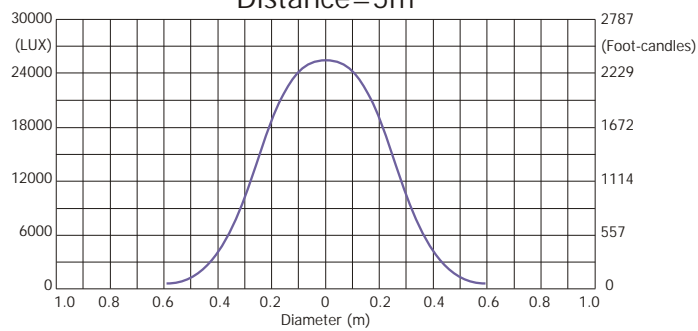

Robin 300 Spot Classic

Photometric Diagrams

Lamp: MSD Gold 300/2 MiniFastFit

Beam angle 12° - Min. zoom

Beam angle 36° - Max. zoom

Robin 300 Wash Classic

Photometric Diagrams

FRESNEL LENS

Lamp: MSD Gold 300/2 MiniFastFit

FRESNEL LENS Beam angle 10° - Min. zoom

Distance=5m

FRESNEL LENS Beam angle 35° - Max. Zoom

Distance=5m

Robin 300 Beam Classic

Photometric Diagrams

Lamp: MSD Gold 300/2 MiniFastFit

Beam angle 6.5°

Beam angle 6.5° with frost

Beam angle 6.5° with frost, distance=5m