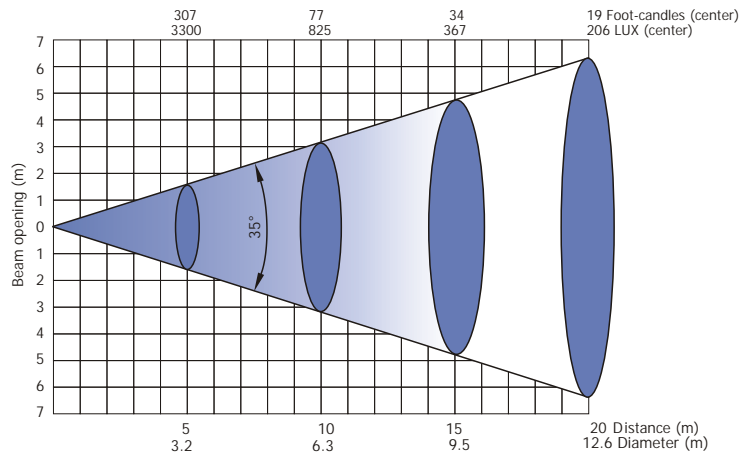

Robin 300 Spot Classic

Photometric Diagrams

Lamp: MSD Gold 300/2 MiniFastFit

Beam angle 12° - Min. zoom

Beam angle 36° - Max. zoom

Robin 300 Wash Classic

Photometric Diagrams

FRESNEL LENS

Lamp: MSD Gold 300/2 MiniFastFit

FRESNEL LENS Beam angle 10° - Min. zoom

Distance=5m

FRESNEL LENS Beam angle 35° - Max. Zoom

Distance=5m

Robin 300 Beam Classic

Photometric Diagrams

Lamp: MSD Gold 300/2 MiniFastFit

Beam angle 6.5°

Beam angle 6.5° with frost

Beam angle 6.5° with frost, distance=5m