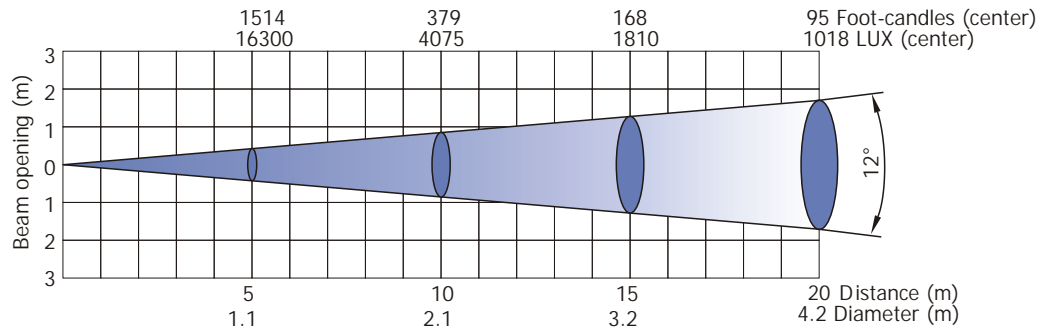

Robin 300 Spot Classic

Photometric Diagrams

Lamp: MSD Gold 300/2 MiniFastFit

Beam angle 12° - Min. zoom

Beam angle 36° - Max. zoom

Robin 300 Wash Classic

Photometric Diagrams

FRESNEL LENS

Lamp: MSD Gold 300/2 MiniFastFit

FRESNEL LENS Beam angle 10° - Min. zoom

Distance=5m

FRESNEL LENS Beam angle 35° - Max. Zoom

Distance=5m

Robin 300 Beam Classic

Photometric Diagrams

Lamp: MSD Gold 300/2 MiniFastFit

Beam angle 6.5°

Beam angle 6.5° with frost

Beam angle 6.5° with frost, distance=5m