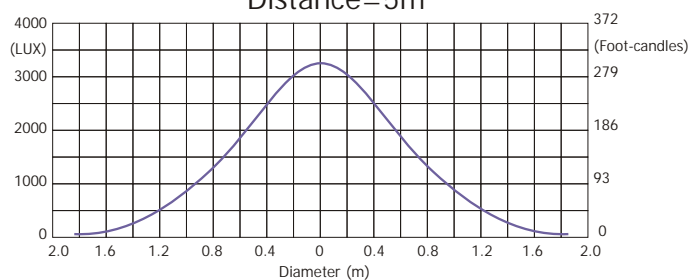

Robin 300 Spot Classic

Photometric Diagrams

Lamp: MSD Gold 300/2 MiniFastFit

Beam angle 12° - Min. zoom

Beam angle 36° - Max. zoom

Robin 300 Wash Classic

Photometric Diagrams

FRESNEL LENS

Lamp: MSD Gold 300/2 MiniFastFit

FRESNEL LENS Beam angle 10° - Min. zoom

Distance=5m

FRESNEL LENS Beam angle 35° - Max. Zoom

Distance=5m

Robin 300 Beam Classic

Photometric Diagrams

Lamp: MSD Gold 300/2 MiniFastFit

Beam angle 6.5°

Beam angle 6.5° with frost

Beam angle 6.5° with frost, distance=5m