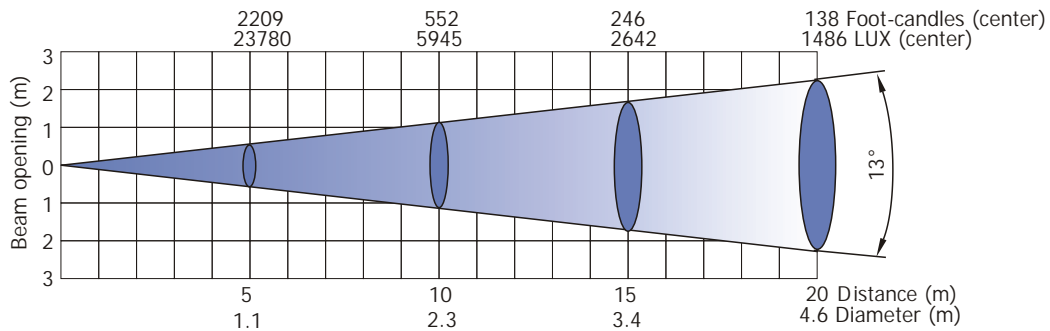

Robin 300 Spot Classic

Photometric Diagrams

Lamp: MSD Gold 300/2 MiniFastFit

Beam angle 12° - Min. zoom

Beam angle 36° - Max. zoom

Robin 300 Wash Classic

Photometric Diagrams

FRESNEL LENS

Lamp: MSD Gold 300/2 MiniFastFit

FRESNEL LENS Beam angle 10° - Min. zoom

Distance=5m

FRESNEL LENS Beam angle 35° - Max. Zoom

Distance=5m

Robin 300 Beam Classic

Photometric Diagrams

Lamp: MSD Gold 300/2 MiniFastFit

Beam angle 6.5°

Beam angle 6.5° with frost

Beam angle 6.5° with frost, distance=5m