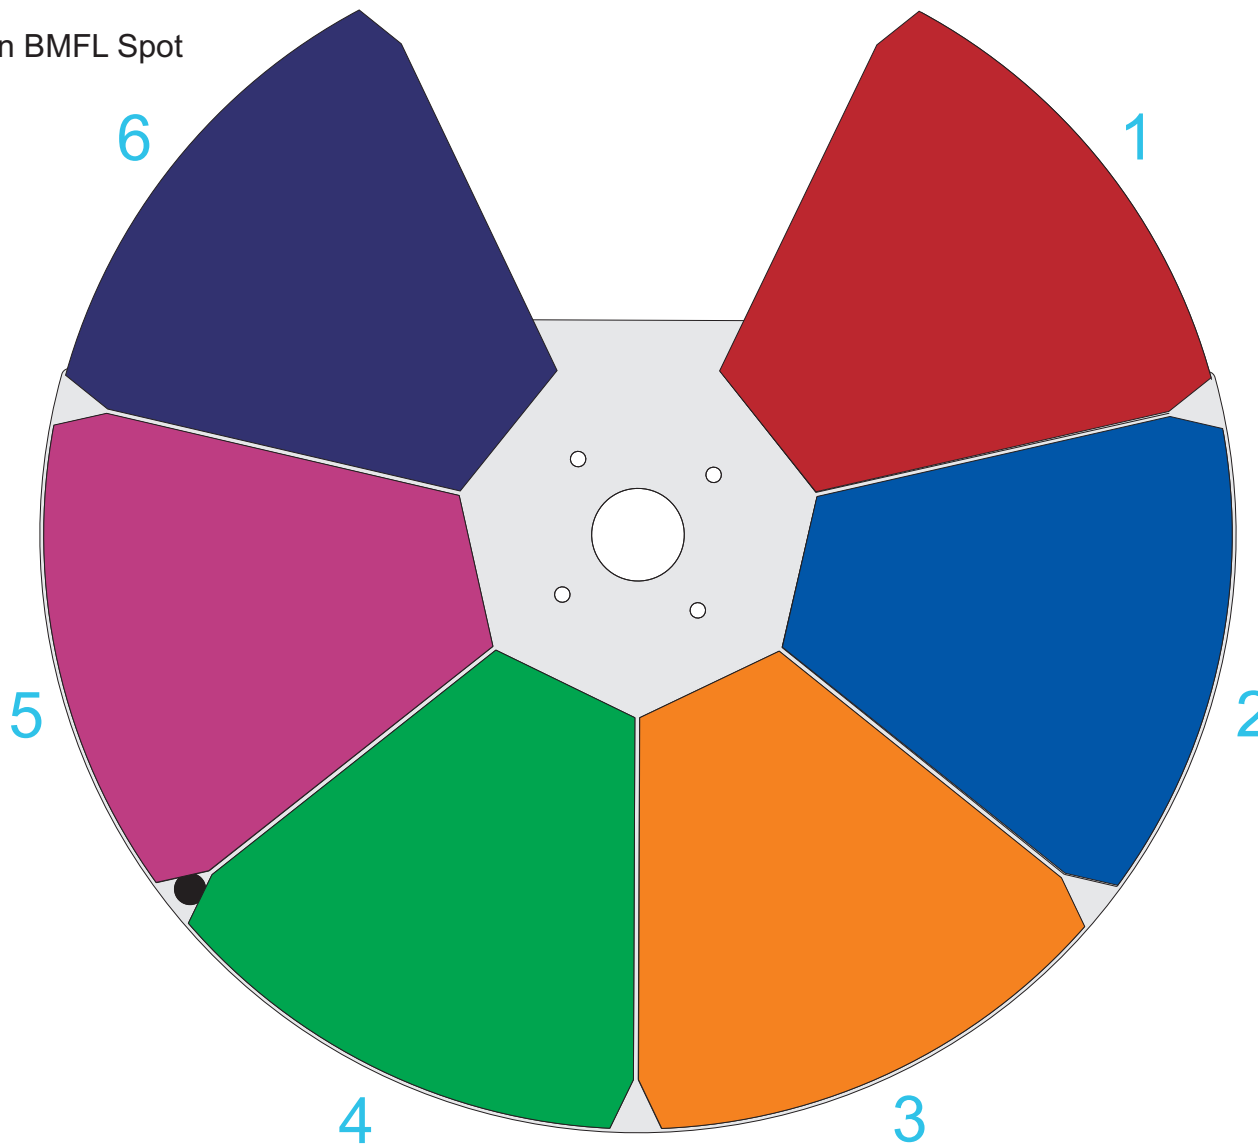

Ordering No. of assembled wheel:

99014270

Color Wheel I 6+1 Robin BMFL Spot

Ordering No.:

1. 14070411 Deep Red

2. 14070393 Deep Blue

3. 14070394 Orange

4. 14070395 Green

5. 14070396 Magenta

6. 14070397 Congo Blue