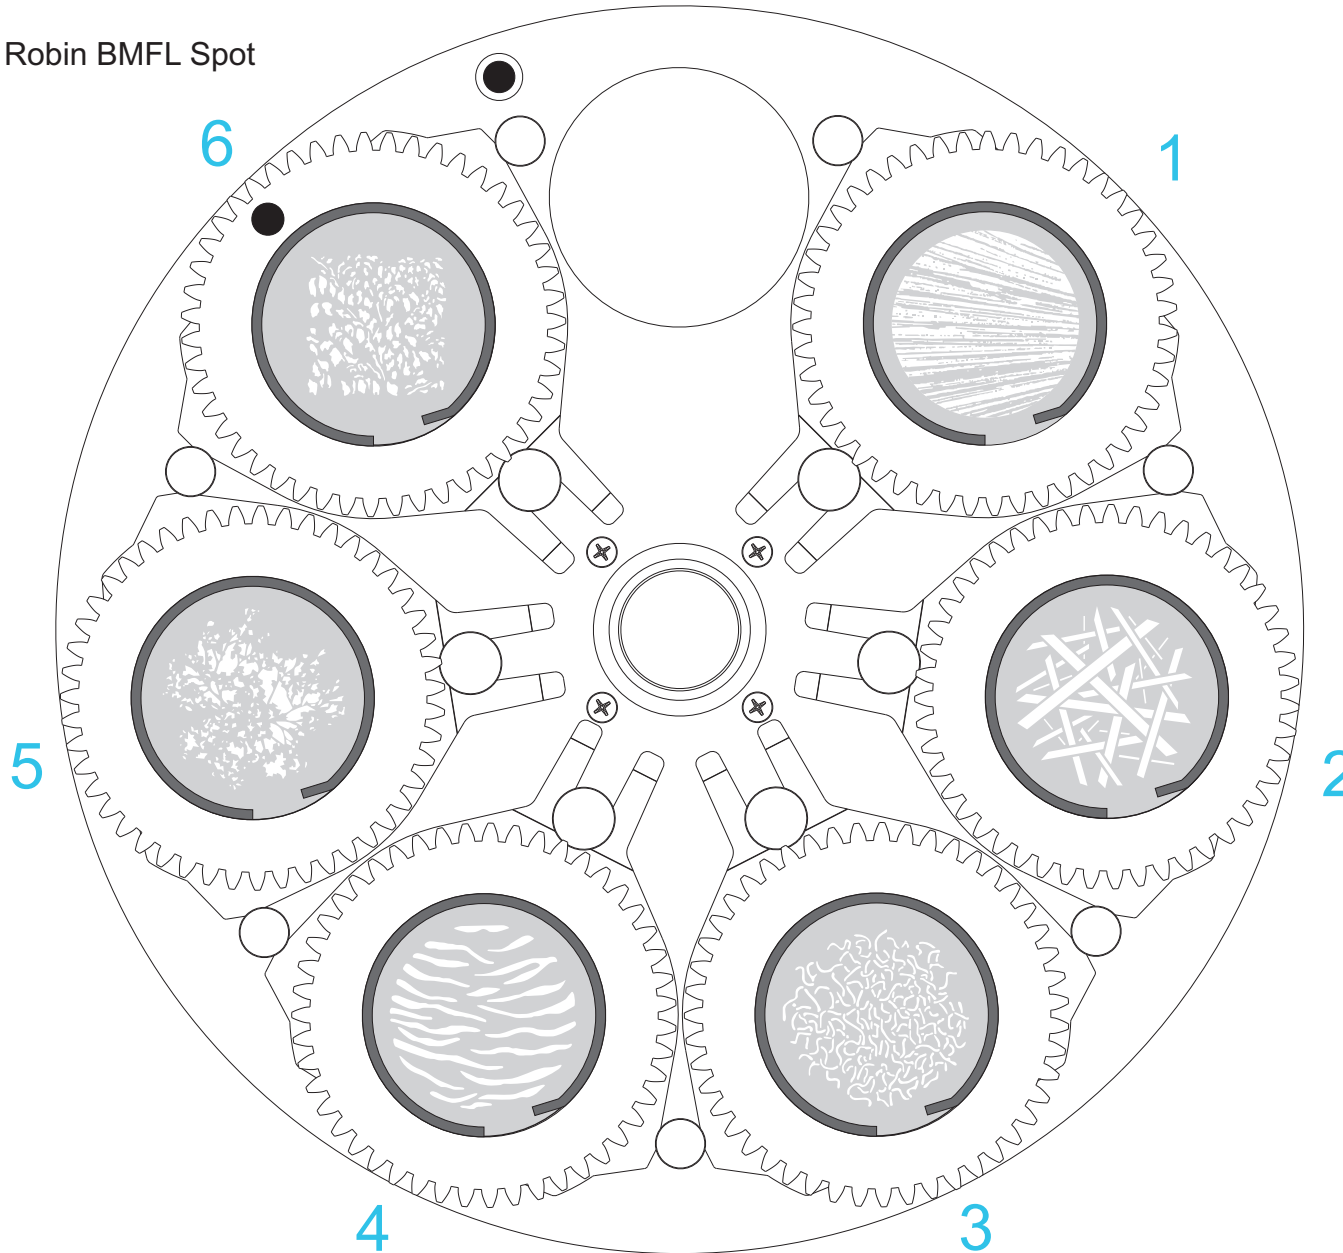

Ordering No. of assembled wheel:

99014210

RG 6+1 01 Robin BMFL Spot

Ordering No.:

1. 99014204 (gobo + gobo holder)  
15020290 New Raylines (only gobo)
2. 99014205 (gobo + gobo holder)  
15020291 Pick Up Sticks 2 (only gobo)
3. 99014206 (gobo + gobo holder)  
15020292 Snail Trails (only gobo)
4. 99014207 (gobo + gobo holder)  
15020293 Tiger Print (only gobo)
5. 99014208 (gobo + gobo holder)  
15020294 Summer Branches (only gobo)
6. 99014209 (gobo + gobo holder)  
15020295 Leaf Breakup (only gobo)