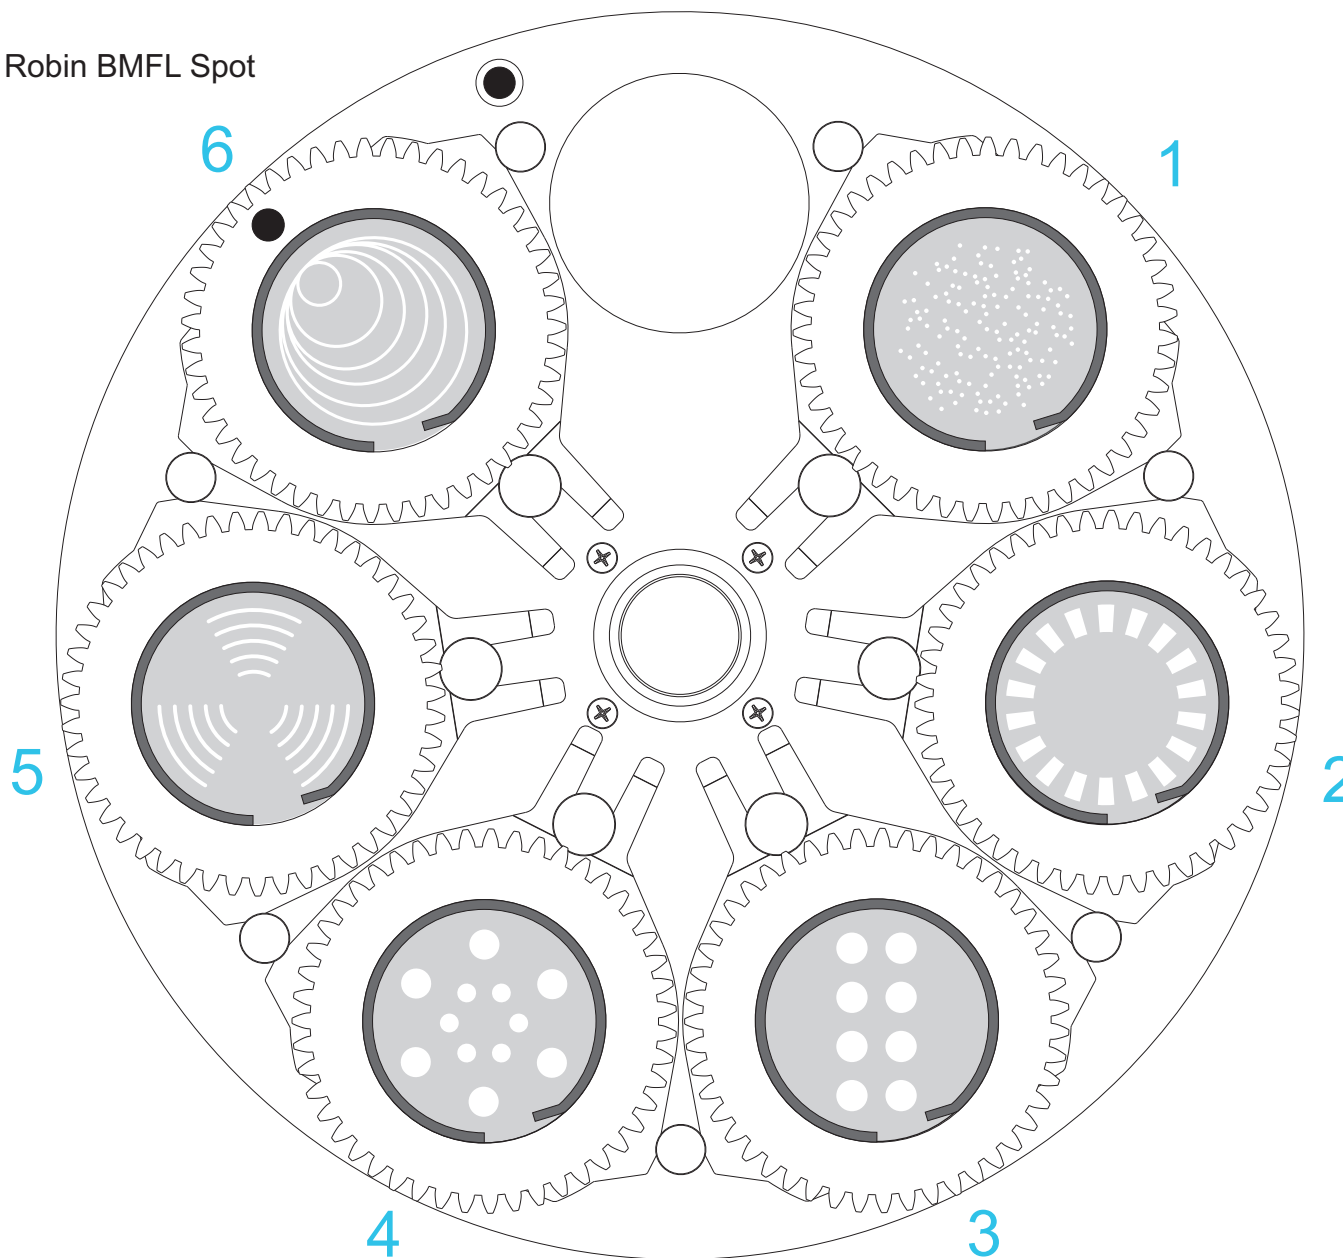

Ordering No. of assembled wheel:

99014220

RG 6+1 02 Robin BMFL Spot

Ordering No.:

1. 99014214 (gobo + gobo holder)
15020296 Dot Breakup (only gobo)
2. 99014215 (gobo + gobo holder)
15020298 Radial Dashes 18 (only gobo)
3. 99014216 (gobo + gobo holder)
15020299 Dots 8 (only gobo)
4. 99014217 (gobo + gobo holder)
15020300 Rotating Dots (only gobo)
5. 99014218 (gobo + gobo holder)
15020297 Leaves (only gobo)
6. 99014219 (gobo + gobo holder)
15020301 Organic (only gobo)